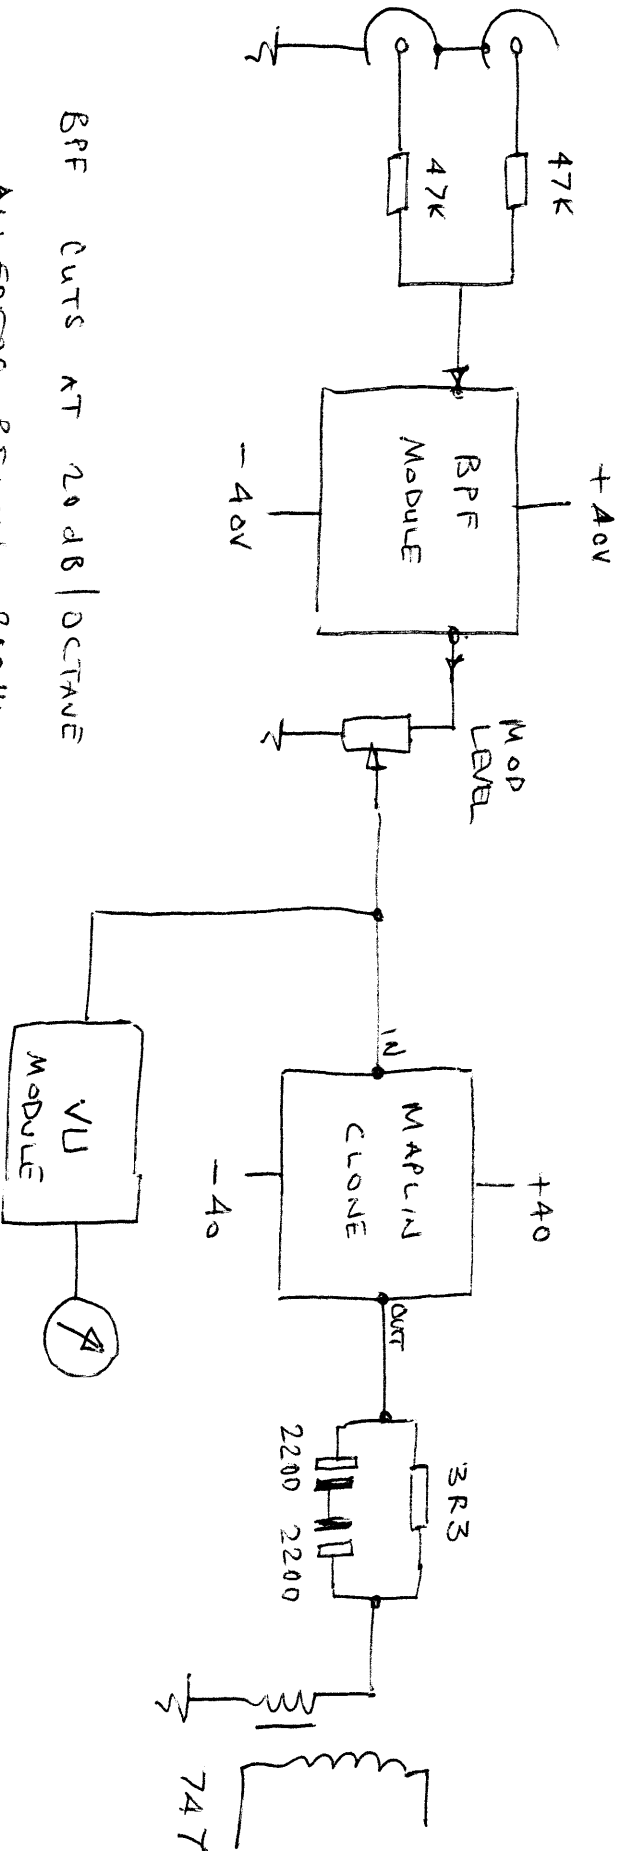

MODULATOR POWER SUPPLY

FAN POWER SUPPLY

HEATER (FILS) SUPPLY

MODULATOR

BPF CUTS AT 20 DB | OCTAVE

ALL FREQS BELOW 200HZ

ALL FREQS ABOVE 5500HZ.