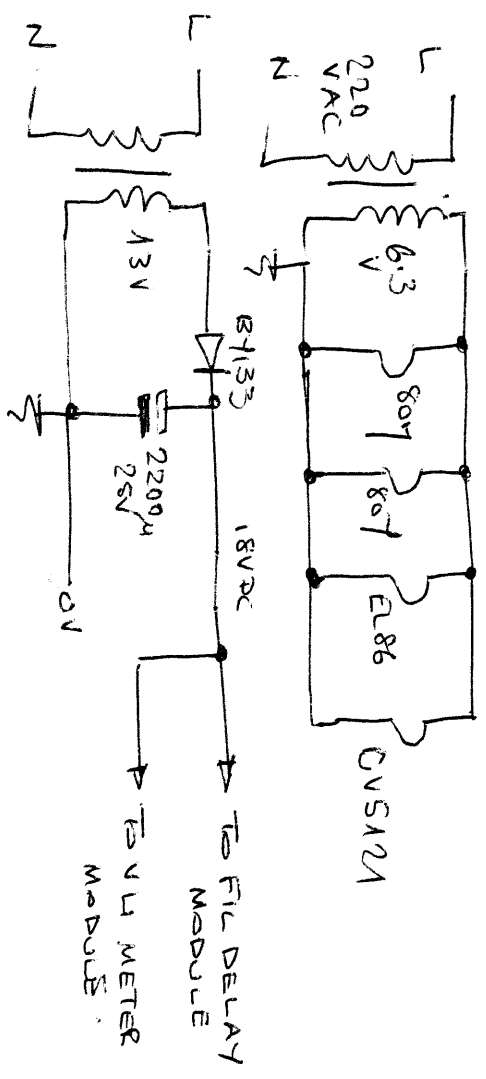

MODULATOR POWER SUPPLY

FAN POWER SUPPLY

HEATER (FILS) SUPPLY

MODULATOR

BPF CUTS AT 20 DB | OCTAVE

ALL FREQS BELOW 200HZ

ALL FREQS ABOVE 5500HZ.