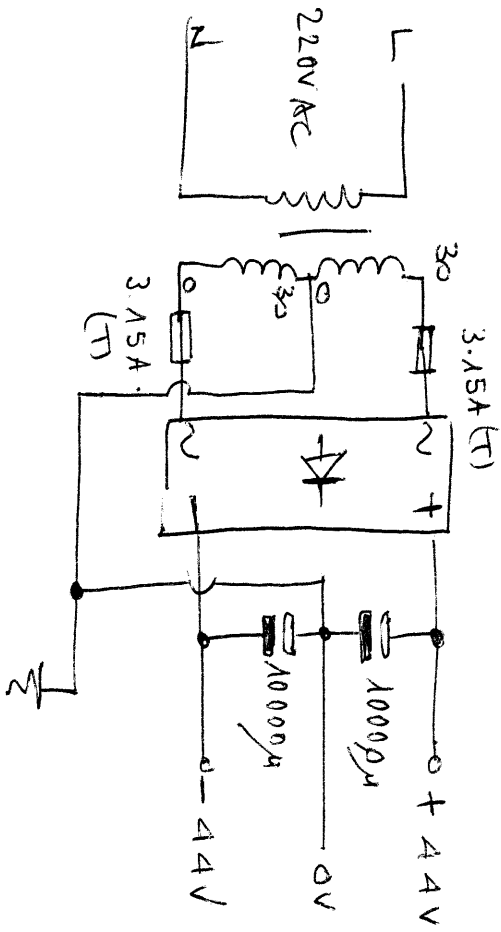

MODULATOR POWER SUPPLY

FAN POWER SUPPLY

HEATER (FILS) SUPPLY

MODULATOR

BPF CUTS AT 20 DB | OCTAVE

ALL FREQS BELOW 200HZ

ALL FREQS ABOVE 5500HZ.